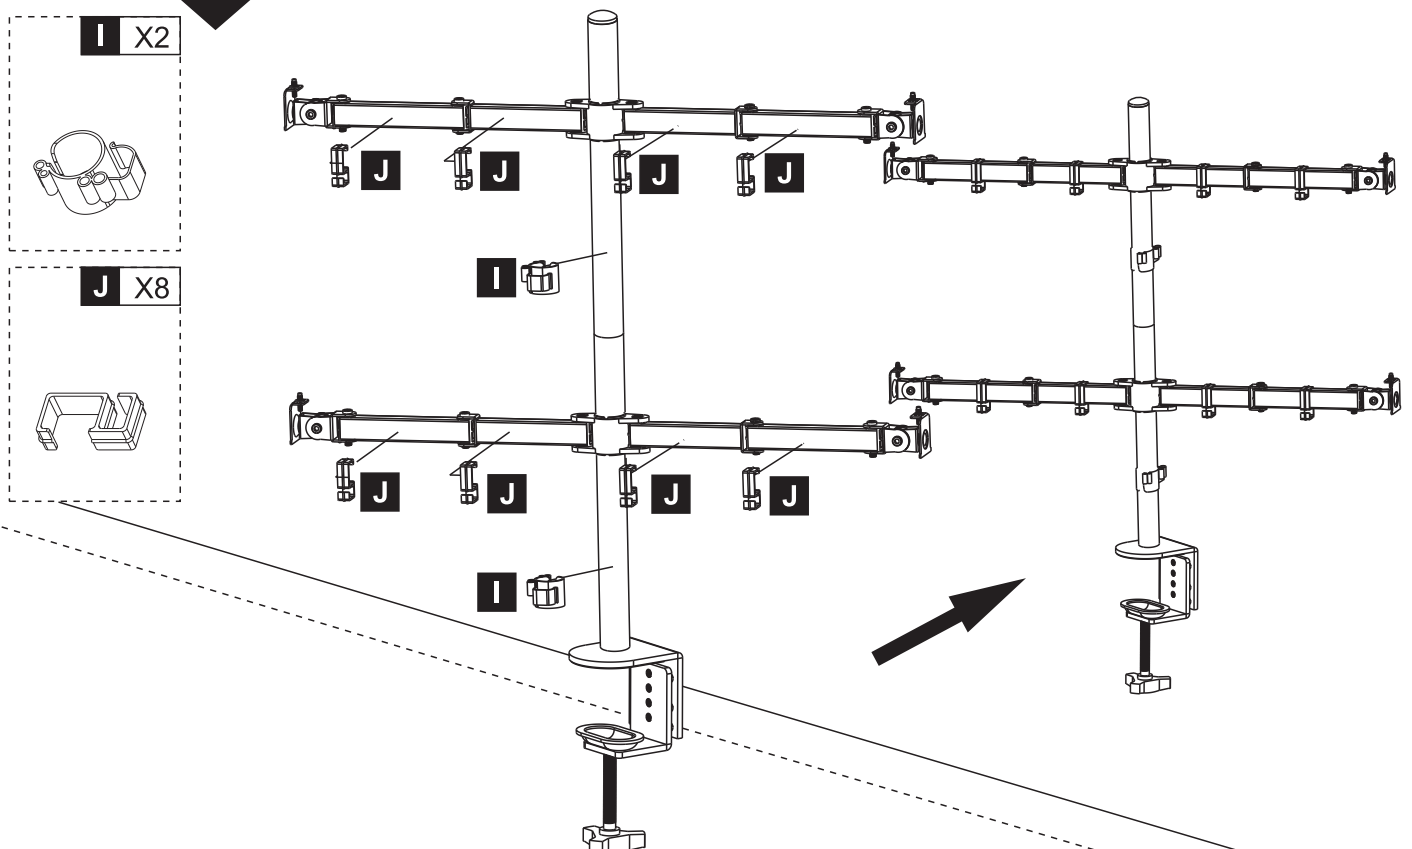

1

REV:01

75x75  
100x100

27"  
MAX

8kg  
(18lbs)  
MAX

CAUTION: DO NOT EXCEED RATED LISTED WEIGHT. SERIOUS INJURY OR PROPERTY DAMAGE MAY OCCUR! WE DO NOT RESPONSIBLE FOR DAMAGES CASUSED BY IMPROPER INSTALLATION!

M054

**PART LIST**

	① X1		M6 A X4		I X2
	② X2		M8x10 B X2		J X8
	③ X4		M5x16 C X3		K X1 M6
	④ X1		M4x30 F X16		L X1 M5
	⑤ X1		M4*12 G X16		M X1 M4
	⑥ X1		H X16		N X1 M3
	⑦ X1				

2

3

4

Warning:  
To avoid tipping, please be careful not to extend the arms too far forward or backward. When you adjust the angle of the arms, please make sure two arms are balanced to avoid instability of the center of gravity of the base.