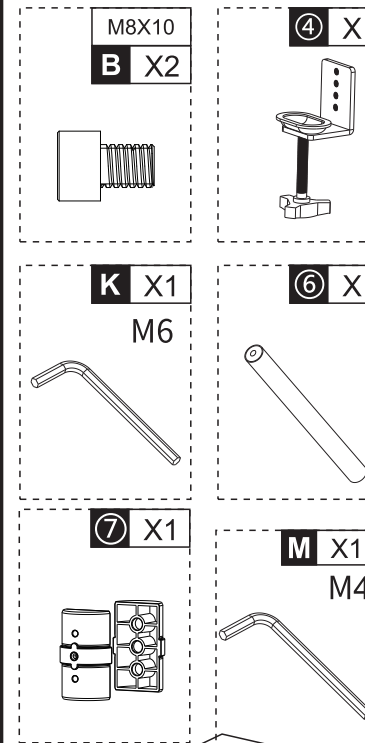

1

REV:01

75x75  
100x100

27"  
MAX

8kg  
(18lbs)  
MAX

CAUTION: DO NOT EXCEED RATED LISTED WEIGHT. SERIOUS INJURY OR PROPERTY DAMAGE MAY OCCUR! WE DO NOT RESPONSIBLE FOR DAMAGES CASUSED BY IMPROPER INSTALLATION!

M054

**PART LIST**

	① X1		M6 A X4		I X2
	② X2		M8x10 B X2		J X8
	③ X4		M5x16 C X3		K X1 M6
	④ X1		M4x30 F X16		L X1 M5
	⑤ X1		M4*12 G X16		M X1 M4
	⑥ X1		H X16		N X1 M3
	⑦ X1				

2

3

4

Warning:  
To avoid tipping, please be careful not to extend the arms too far forward or backward. When you adjust the angle of the arms, please make sure two arms are balanced to avoid instability of the center of gravity of the base.