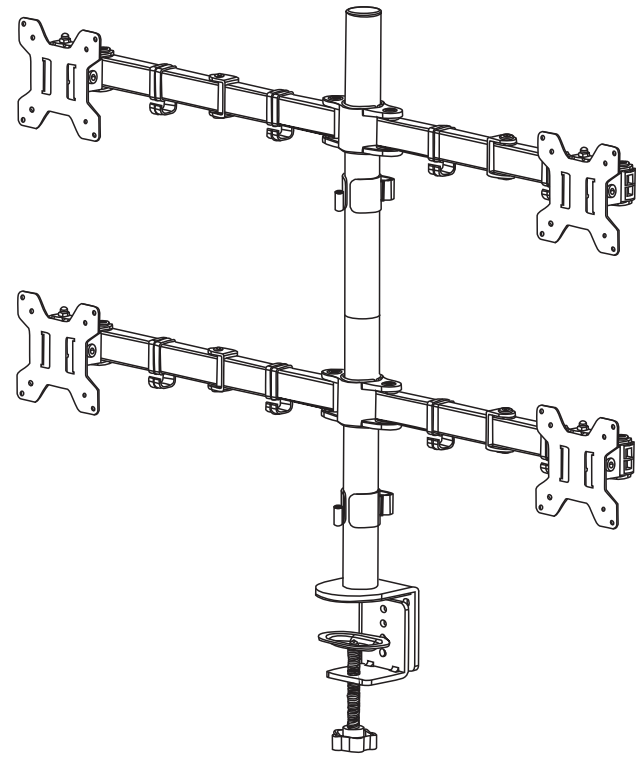

1

REV:01

75x75  
100x100

27"  
MAX

8kg  
(18lbs)  
MAX

CAUTION: DO NOT EXCEED RATED LISTED WEIGHT. SERIOUS INJURY OR PROPERTY DAMAGE MAY OCCUR! WE DO NOT RESPONSIBLE FOR DAMAGES CASUSED BY IMPROPER INSTALLATION!

M054

**PART LIST**

	① X1		M6 A X4		I X2
	② X2		M8x10 B X2		J X8
	③ X4		M5x16 C X3		K X1 M6
	④ X1		M4x30 F X16		L X1 M5
	⑤ X1		M4*12 G X16		M X1 M4
	⑥ X1		H X16		N X1 M3
	⑦ X1				

2

3

4

Warning:  
To avoid tipping, please be careful not to extend the arms too far forward or backward. When you adjust the angle of the arms, please make sure two arms are balanced to avoid instability of the center of gravity of the base.