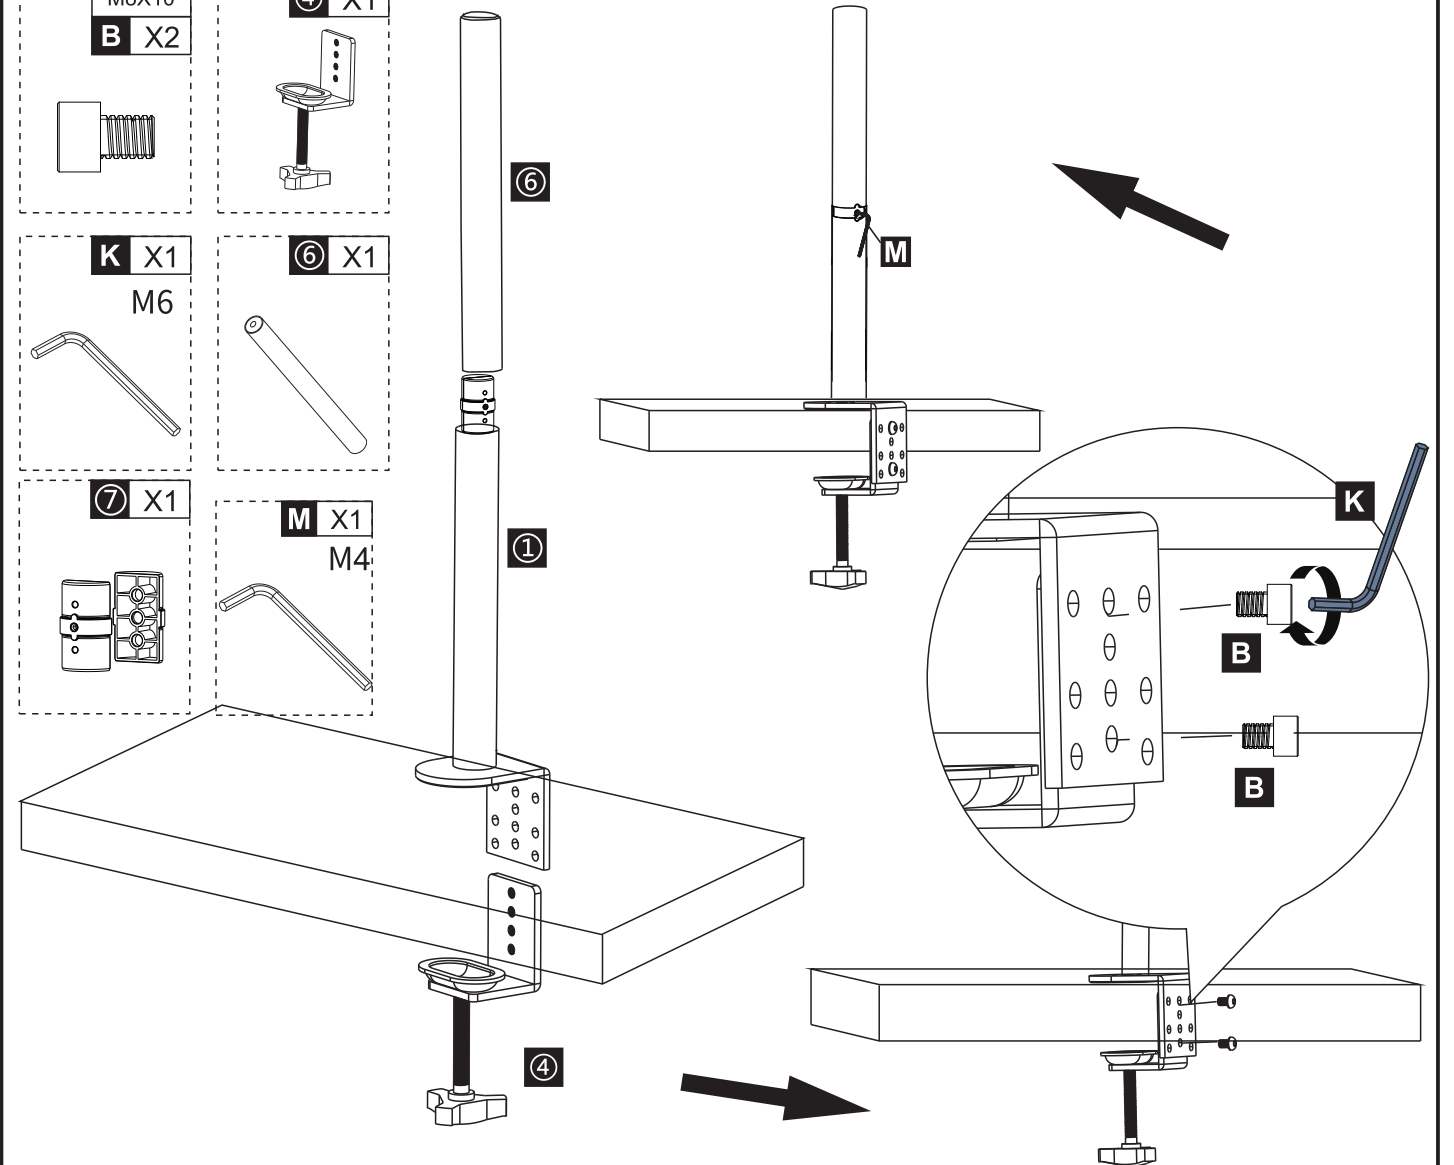

1

REV:01

75x75  
100x100

27"  
MAX

8kg  
(18lbs)  
MAX

CAUTION: DO NOT EXCEED RATED LISTED WEIGHT. SERIOUS INJURY OR PROPERTY DAMAGE MAY OCCUR! WE DO NOT RESPONSIBLE FOR DAMAGES CASUSED BY IMPROPER INSTALLATION!

M054

**PART LIST**

	① X1		M6 A X4		I X2
	② X2		M8x10 B X2		J X8
	③ X4		M5x16 C X3		K X1 M6
	④ X1		M4x30 F X16		L X1 M5
	⑤ X1		M4*12 G X16		M X1 M4
	⑥ X1		H X16		N X1 M3
	⑦ X1				

2

3

4

Warning:  
To avoid tipping, please be careful not to extend the arms too far forward or backward. When you adjust the angle of the arms, please make sure two arms are balanced to avoid instability of the center of gravity of the base.