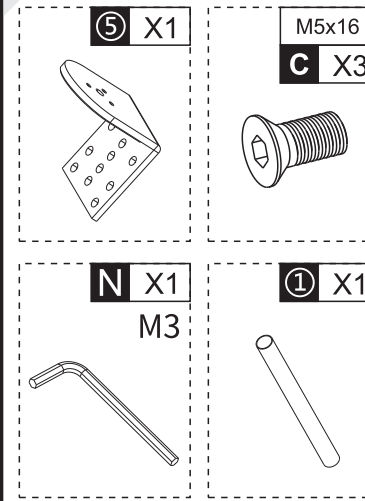

1

REV:01

75x75  
100x100

27"  
MAX

8kg  
(18lbs)  
MAX

CAUTION: DO NOT EXCEED RATED LISTED WEIGHT. SERIOUS INJURY OR PROPERTY DAMAGE MAY OCCUR! WE DO NOT RESPONSIBLE FOR DAMAGES CASUSED BY IMPROPER INSTALLATION!

M054

**PART LIST**

	① X1		M6 A X4		I X2
	② X2		M8x10 B X2		J X8
	③ X4		M5x16 C X3		K X1 M6
	④ X1		M4x30 F X16		L X1 M5
	⑤ X1		M4*12 G X16		M X1 M4
	⑥ X1		H X16		N X1 M3
	⑦ X1				

2

3

4

Warning:  
To avoid tipping, please be careful not to extend the arms too far forward or backward. When you adjust the angle of the arms, please make sure two arms are balanced to avoid instability of the center of gravity of the base.