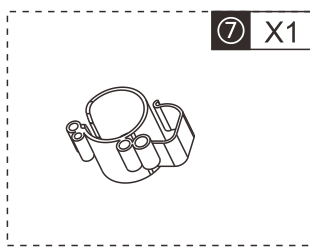

1

REV:00

75x75
100x100

32"
MAX

8kg
(18lbs)
MAX

CAUTION: DO NOT EXCEED
RATED LISTED WEIGHT. SERIOUS
INJURY OR PROPERTY DAMAGE
MAY OCCUR!
WE DO NOT RESPOSIBLE FOR
DAMAGES CASUSED BY IMPROPER
INSTALLATION!

M042-D

PART LIST

	1 X1		M6 A X2		F X1 3mm
	2 X1		M5x18 B X3		G X1 4mm
	3 X2		M4x30 C X8		H X1 5mm
	4 X1		M4*12 D X8		I X1 6mm
	5 X1		E X8		
	6 X4				

2

	4 X1
	1 X1
	M5x18 B X3
	G X1 4mm

3

4

Warning:
To avoid tipping, please be careful not to extend the arms too far forward or back-ward. When you adjust the angle of the arms, please make sure two arms are balanced to avoid instability of the center of gravity of the base.