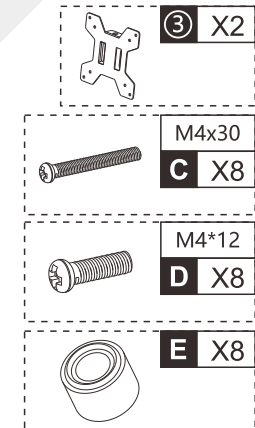

1

REV:00

75x75
100x100

32"
MAX

8kg
(18lbs)
MAX

CAUTION: DO NOT EXCEED
RATED LISTED WEIGHT. SERIOUS
INJURY OR PROPERTY DAMAGE
MAY OCCUR!
WE DO NOT RESPOSIBLE FOR
DAMAGES CASUSED BY IMPROPER
INSTALLATION!

M042-D

PART LIST

	1 X1		M6 A X2		F X1 3mm
	2 X1		M5x18 B X3		G X1 4mm
	3 X2		M4x30 C X8		H X1 5mm
	4 X1		M4*12 D X8		I X1 6mm
	5 X1		E X8		
	6 X4				

2

	4 X1
	1 X1
	M5x18 B X3
	G X1 4mm

3

4

Warning:
To avoid tipping, please be careful not to extend the arms too far forward or back-ward. When you adjust the angle of the arms, please make sure two arms are balanced to avoid instability of the center of gravity of the base.