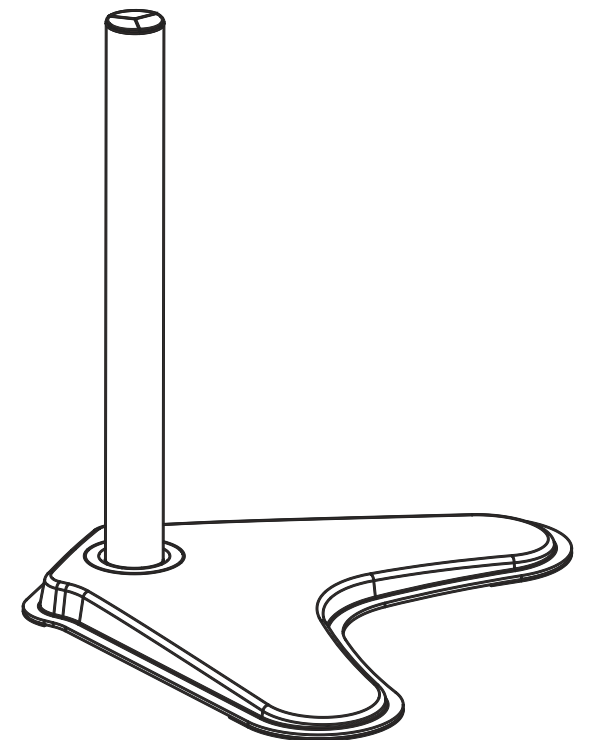

1

REV:00

75x75
100x100

32"
MAX

8kg
(18lbs)
MAX

CAUTION: DO NOT EXCEED
RATED LISTED WEIGHT. SERIOUS
INJURY OR PROPERTY DAMAGE
MAY OCCUR!
WE DO NOT RESPOSIBLE FOR
DAMAGES CASUSED BY IMPROPER
INSTALLATION!

M042-D

PART LIST

	1 X1		M6 A X2		F X1 3mm
	2 X1		M5x18 B X3		G X1 4mm
	3 X2		M4x30 C X8		H X1 5mm
	4 X1		M4*12 D X8		I X1 6mm
	5 X1		E X8		
	6 X4				

2

	4 X1
	1 X1
	M5x18 B X3
	G X1 4mm

3

4

Warning:
To avoid tipping, please be careful not to extend the arms too far forward or back-ward. When you adjust the angle of the arms, please make sure two arms are balanced to avoid instability of the center of gravity of the base.