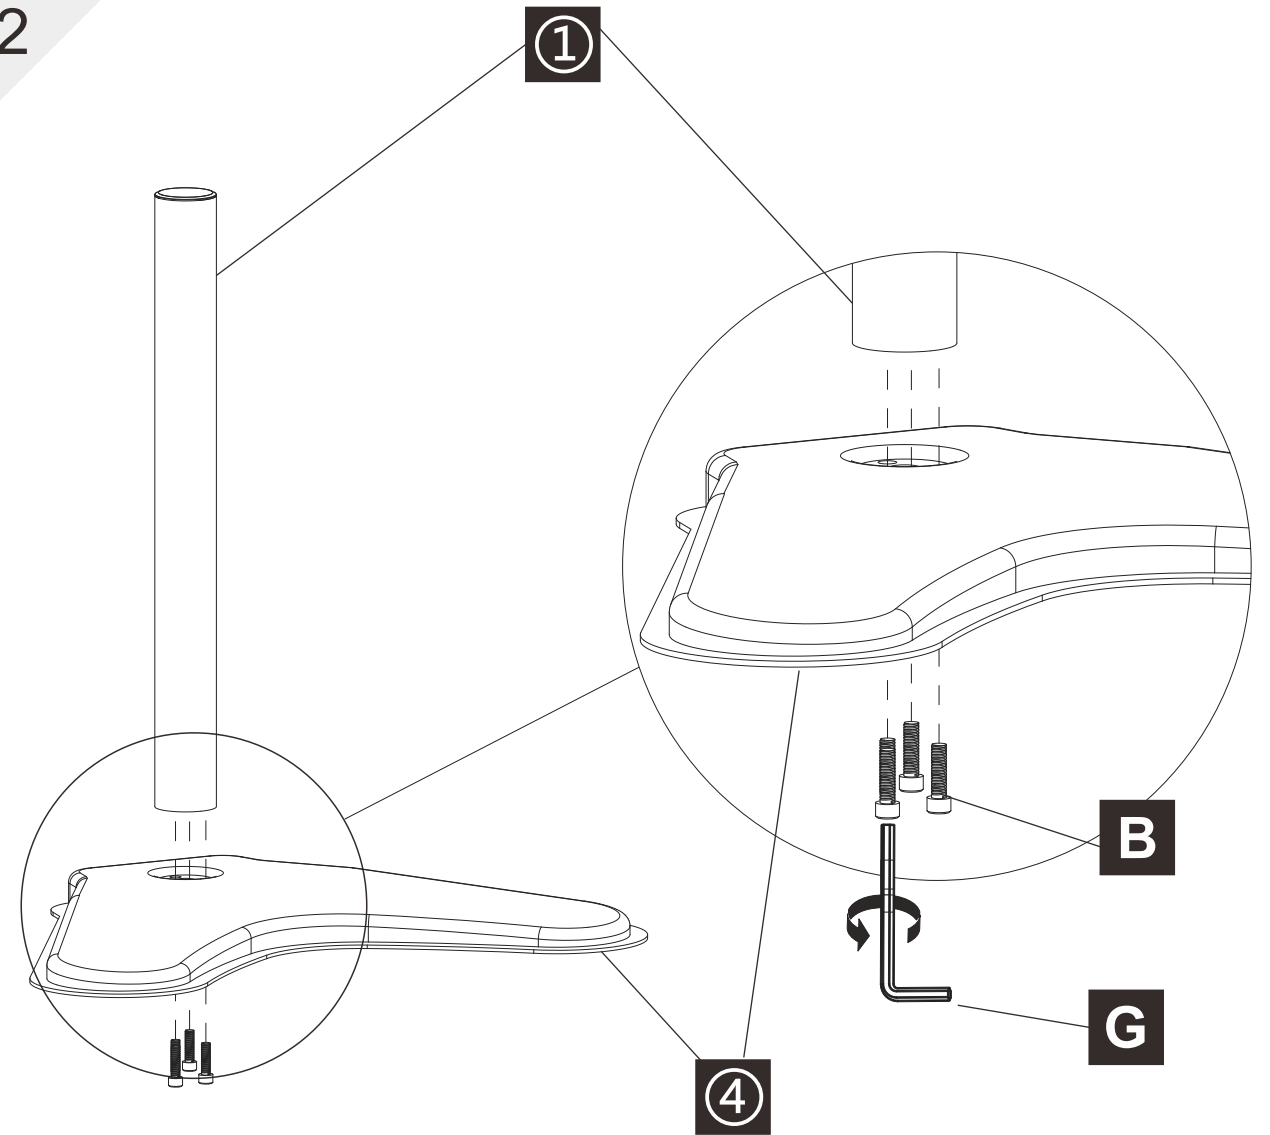

1

REV:00

75x75
100x100

32"
MAX

8kg
(18lbs)
MAX

CAUTION: DO NOT EXCEED
RATED LISTED WEIGHT. SERIOUS
INJURY OR PROPERTY DAMAGE
MAY OCCUR!
WE DO NOT RESPOSIBLE FOR
DAMAGES CASUSED BY IMPROPER
INSTALLATION!

M042-D

PART LIST

	1 X1		M6 A X2		F X1 3mm
	2 X1		M5x18 B X3		G X1 4mm
	3 X2		M4x30 C X8		H X1 5mm
	4 X1		M4*12 D X8		I X1 6mm
	5 X1		E X8		
	6 X4				

2

	4 X1
	1 X1
	M5x18 B X3
	G X1 4mm

3

4

Warning:
To avoid tipping, please be careful not to extend the arms too far forward or back-ward. When you adjust the angle of the arms, please make sure two arms are balanced to avoid instability of the center of gravity of the base.