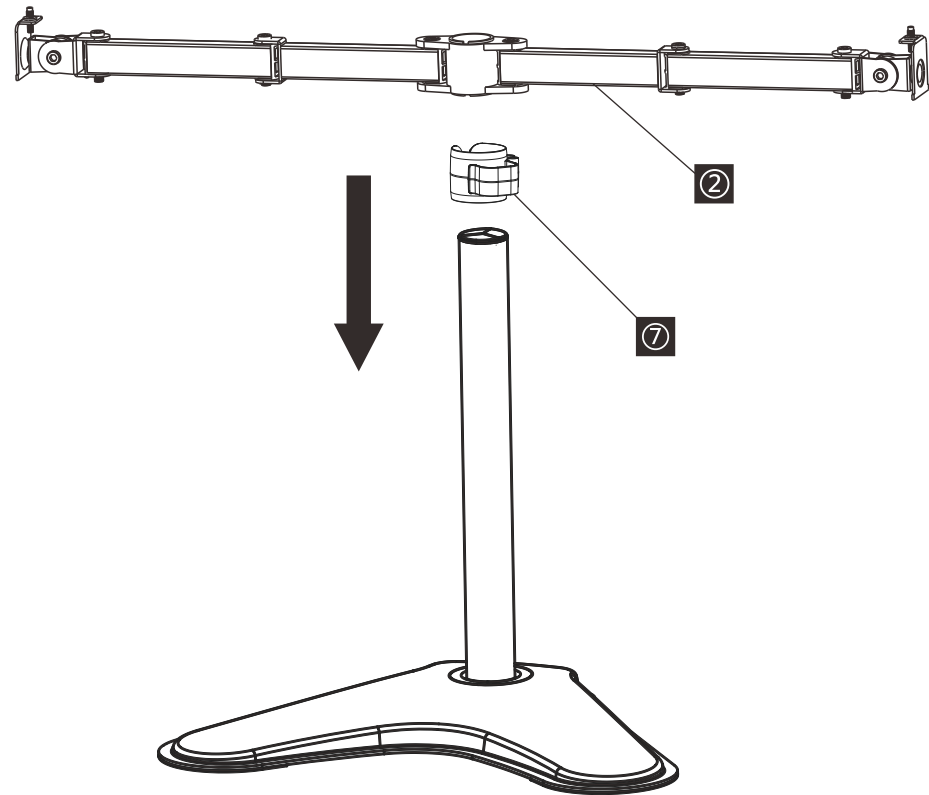

1

REV:00

75x75
100x100

32"
MAX

8kg
(18lbs)
MAX

CAUTION: DO NOT EXCEED
RATED LISTED WEIGHT. SERIOUS
INJURY OR PROPERTY DAMAGE
MAY OCCUR!
WE DO NOT RESPOSIBLE FOR
DAMAGES CASUSED BY IMPROPER
INSTALLATION!

M042-D

PART LIST

	1 X1		M6 A X2		F X1 3mm
	2 X1		M5x18 B X3		G X1 4mm
	3 X2		M4x30 C X8		H X1 5mm
	4 X1		M4*12 D X8		I X1 6mm
	5 X1		E X8		
	6 X4				

2

	4 X1
	1 X1
	M5x18 B X3
	G X1 4mm

3

4

Warning:
To avoid tipping, please be careful not to extend the arms too far forward or back-ward. When you adjust the angle of the arms, please make sure two arms are balanced to avoid instability of the center of gravity of the base.