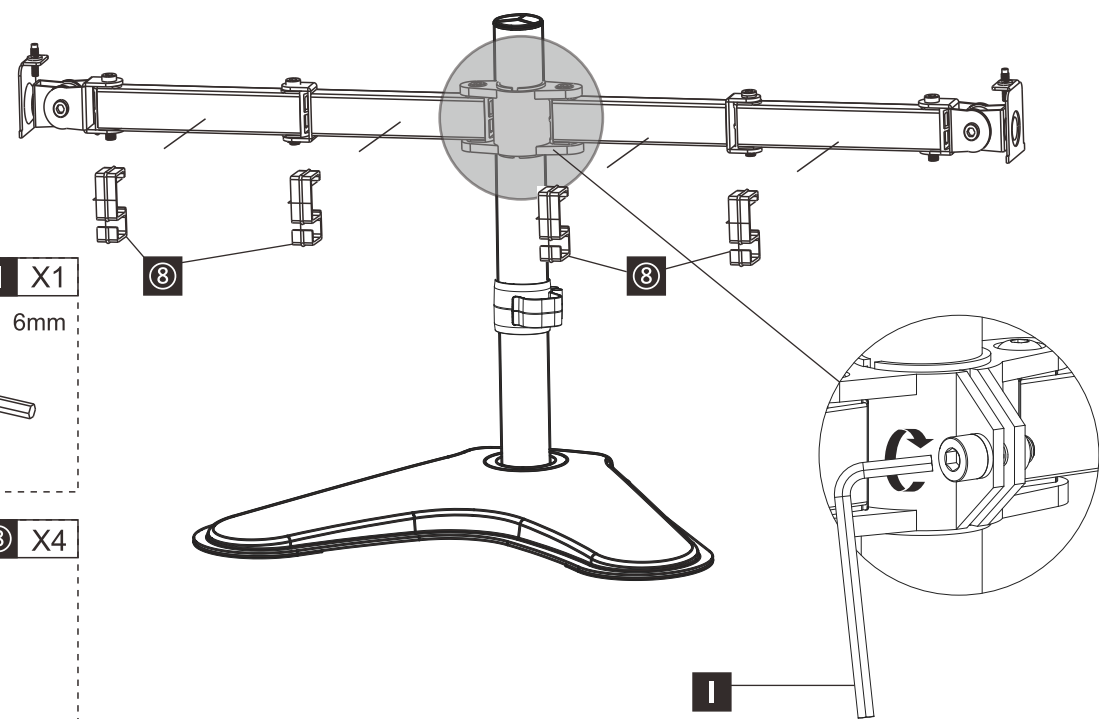

1

REV:00

75x75
100x100

32"
MAX

8kg
(18lbs)
MAX

CAUTION: DO NOT EXCEED
RATED LISTED WEIGHT. SERIOUS
INJURY OR PROPERTY DAMAGE
MAY OCCUR!
WE DO NOT RESPOSIBLE FOR
DAMAGES CASUSED BY IMPROPER
INSTALLATION!

M042-D

PART LIST

	1 X1		M6 A X2		F X1 3mm
	2 X1		M5x18 B X3		G X1 4mm
	3 X2		M4x30 C X8		H X1 5mm
	4 X1		M4*12 D X8		I X1 6mm
	5 X1		E X8		
	6 X4				

2

	4 X1
	1 X1
	M5x18 B X3
	G X1 4mm

3

4

Warning:
To avoid tipping, please be careful not to extend the arms too far forward or back-ward. When you adjust the angle of the arms, please make sure two arms are balanced to avoid instability of the center of gravity of the base.