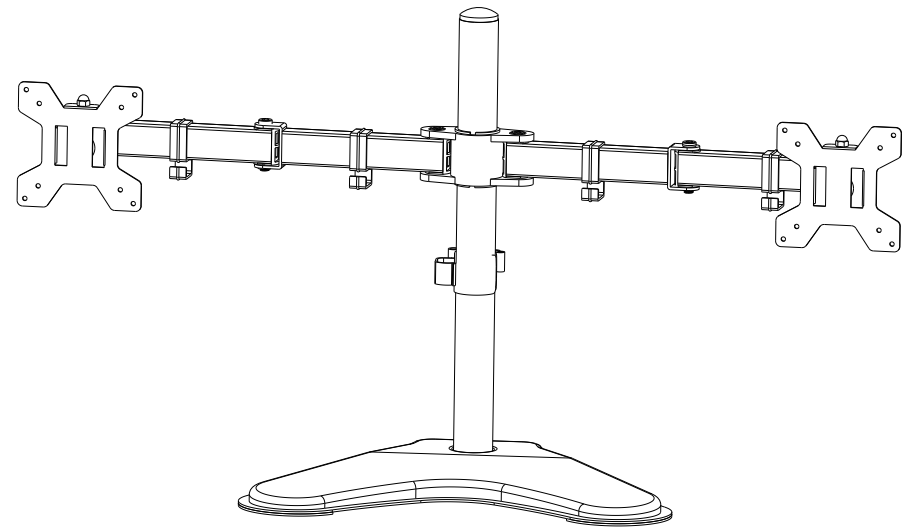

1

REV:00

75x75
100x100

32"
MAX

8kg
(18lbs)
MAX

CAUTION: DO NOT EXCEED
RATED LISTED WEIGHT. SERIOUS
INJURY OR PROPERTY DAMAGE
MAY OCCUR!
WE DO NOT RESPOSIBLE FOR
DAMAGES CASUSED BY IMPROPER
INSTALLATION!

M042-D

PART LIST

	1 X1		M6 A X2		F X1 3mm
	2 X1		M5x18 B X3		G X1 4mm
	3 X2		M4x30 C X8		H X1 5mm
	4 X1		M4*12 D X8		I X1 6mm
	5 X1		E X8		
	6 X4				

2

	4 X1
	1 X1
	M5x18 B X3
	G X1 4mm

3

4

Warning:
To avoid tipping, please be careful not to extend the arms too far forward or back-ward. When you adjust the angle of the arms, please make sure two arms are balanced to avoid instability of the center of gravity of the base.