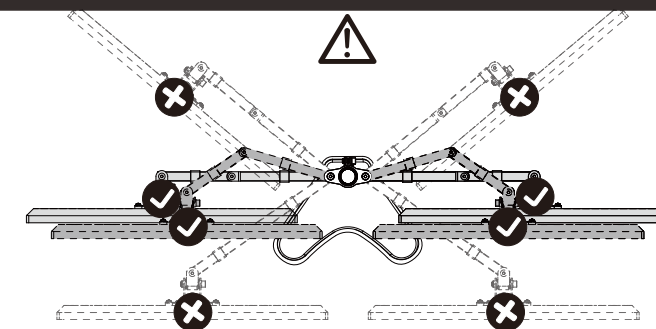

1

REV:00

75x75
100x100

32"
MAX

8kg
(18lbs)
MAX

CAUTION: DO NOT EXCEED
RATED LISTED WEIGHT. SERIOUS
INJURY OR PROPERTY DAMAGE
MAY OCCUR!
WE DO NOT RESPOSIBLE FOR
DAMAGES CASUSED BY IMPROPER
INSTALLATION!

M042-D

PART LIST

	1 X1		M6 A X2		F X1 3mm
	2 X1		M5x18 B X3		G X1 4mm
	3 X2		M4x30 C X8		H X1 5mm
	4 X1		M4*12 D X8		I X1 6mm
	5 X1		E X8		
	6 X4				

2

	4 X1
	1 X1
	M5x18 B X3
	G X1 4mm

3

4

Warning:
To avoid tipping, please be careful not to extend the arms too far forward or back-ward. When you adjust the angle of the arms, please make sure two arms are balanced to avoid instability of the center of gravity of the base.