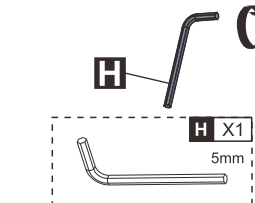

1

REV:00

75x75
100x100

32"
MAX

8kg
(18lbs)
MAX

CAUTION: DO NOT EXCEED
RATED LISTED WEIGHT. SERIOUS
INJURY OR PROPERTY DAMAGE
MAY OCCUR!
WE DO NOT RESPOSIBLE FOR
DAMAGES CASUSED BY IMPROPER
INSTALLATION!

M042-D

PART LIST

	1 X1		M6 A X2		F X1 3mm
	2 X1		M5x18 B X3		G X1 4mm
	3 X2		M4x30 C X8		H X1 5mm
	4 X1		M4*12 D X8		I X1 6mm
	5 X1		E X8		
	6 X4				

2

	4 X1
	1 X1
	M5x18 B X3
	G X1 4mm

3

4

Warning:
To avoid tipping, please be careful not to extend the arms too far forward or back-ward. When you adjust the angle of the arms, please make sure two arms are balanced to avoid instability of the center of gravity of the base.